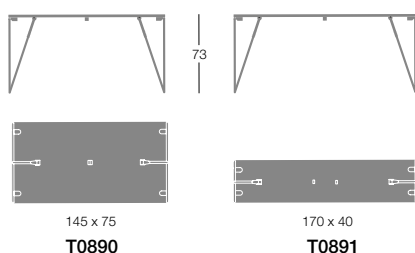

Dimensioni_Dimensions_Dimensions_Abmessungen

C660 (max 8 pcs)

C0894 (max 10 pcs)