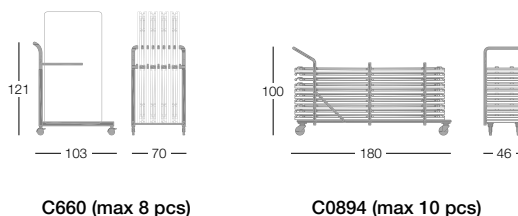

Dimensioni_Dimensions_Dimensions_Abmessungen

C660 (max 8 pcs)

C0894 (max 10 pcs)